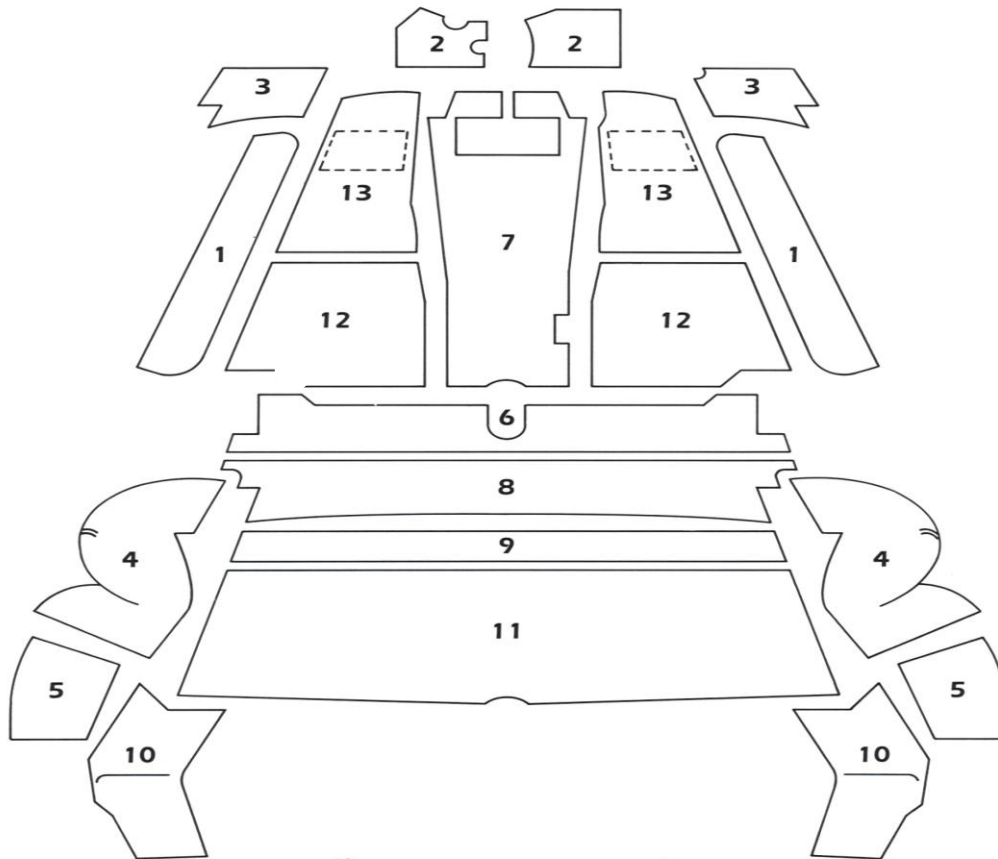

MGB GT Carpet Set

- | | |
|-------------------|---------------------|
| 1. Sills | 8. Battery Cover |
| 2. Front Tunnel | 9. Rear Seat Back |
| 3. Front Bulkhead | 10. Taillight Cover |
| 4. Wheel Arches | 11. Rear Load Floor |
| 5. Rear Wing | 12. Rear Floor Mats |
| 6. Heel Board | 13. Front Footwell |
| 7. Tunnel | |

Contents, positions and fitting over viewed from the rear.