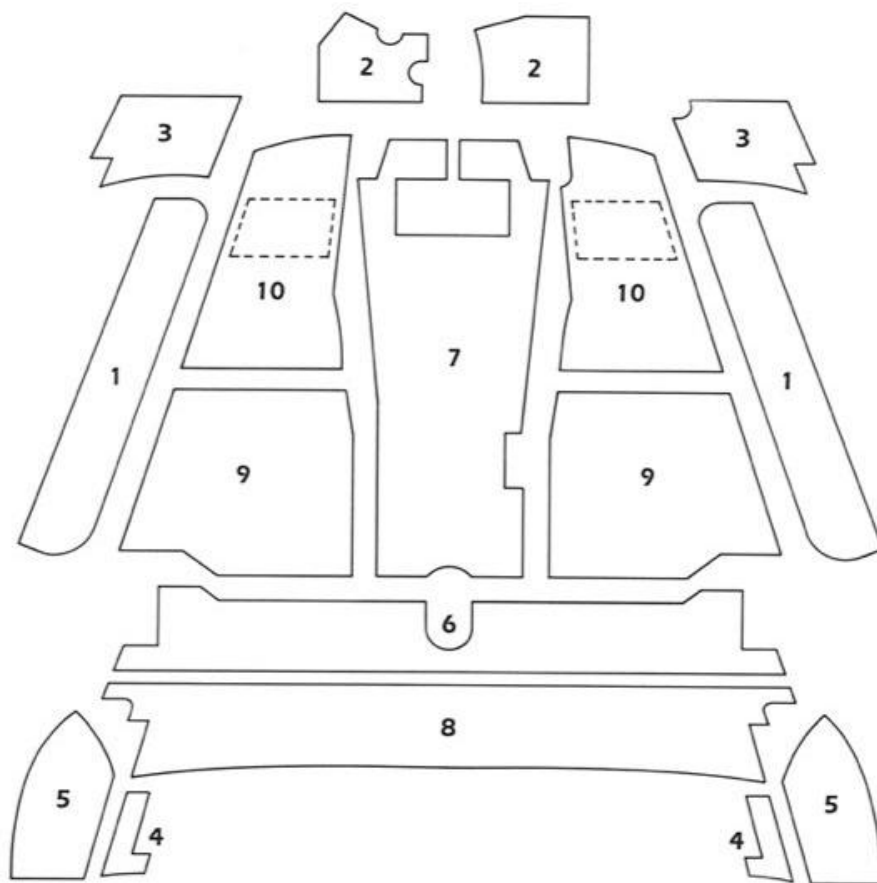

MGB Roadster Carpet Set

- | | |
|--------------------|--------------------|
| 1. Sills | 6. Heel Board |
| 2. Front Tunnel | 7. Tunnel |
| 3. Front Bulkhead | 8. Battery cover |
| 4. Wheel Arch Step | 9. Rear floor mats |
| 5. Wheel Arch | 10. Front footwell |

Contents, positions and fitting over viewed from the rear.